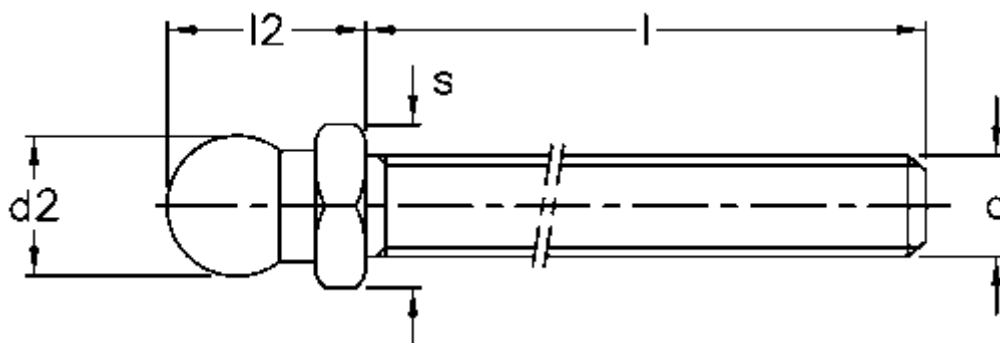

Article number: 2310322561

Description: E+G Threaded stem, SST Stainless steel
SM-SST-14-M16x168

Measures

$d = M16$

$d_2 = 13.9$

$l = 168$

$l_2 = 20$

$s = 16$